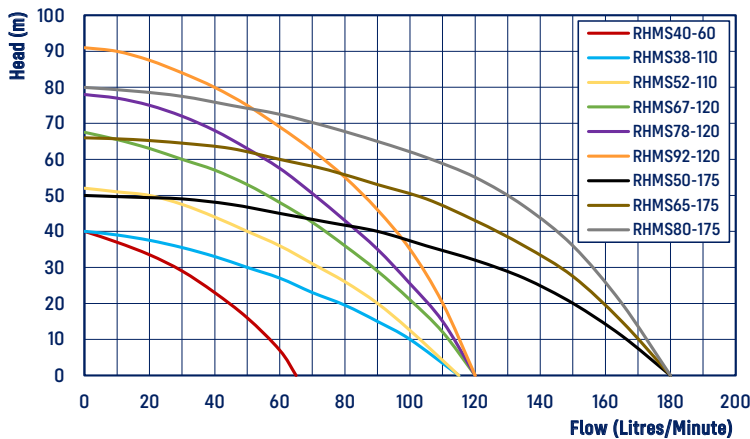

APPLICATIONS

- Amenities blocks, hotels, restaurants
- Whole house supply, apartment blocks
- Irrigation supply
- Stock watering systems

FEATURES & BENEFITS

- Assembled with European automatic pressure controller with run-dry protection
- Quiet operation for minimal disturbance in application
- Lower power consumption for greater efficiency
- Built in pressure gauge
- Max Water Temperature 35°C

PRESSURE GAUGE

CODE	MODEL	POWER 240V			RATED		MAXIMUM		NO.OF TAPS	CABLE LENGTH (M)	INLET OUTLET		WEIGHT (KG)	SIZE L X W X H (MM)
		AMPS	P1 (kW)	P2 (kW)	FLOW (L/MIN)	HEAD (M)	FLOW (L/MIN)	HEAD (M)			MM	IN		
21699	RHMS40-60	3.5	0.79	0.6	25	30	60	40	2-4	1.5	25	1"	7.7	357x126x320
21705	RHMS38-110	3.6	0.83	0.75	48	30	110	38	4-6	1.5	25	1"	11	353x155x339
21712	RHMS52-110	5.4	1.24	0.8	48	40	110	52	5-8	1.5	25	1"	11.5	372x155x339
21729	RHMS67-120	7.2	1.66	1.2	48	53	120	67	6-10	1.5	25	1"	12.2	390x155x339
24935	RHMS78-120	7.8	1.79	1.2	48	62	120	78	6-10	1.5	25	1"	12.9	410x155x339
24973	RHMS92-120	8.6	1.98	1.5	48	75	120	92	6-10	1.5	25	1"	14.3	430x155x339
21736	RHMS50-175	8.9	2.05	1.1	88	40	180	50	8-14	1.5	32	1 ¼"	14.75	436x191x372
24607	RHMS65-175	11.8	2.58	1.5	88	54	180	65	8-14	1.5	32	1 ¼"	16.45	460x191x372
25017	RHMS80-175	12.4	2.76	2.2	88	66	180	80	8-14	1.5	32	1 ¼"	17.55	485x191x372